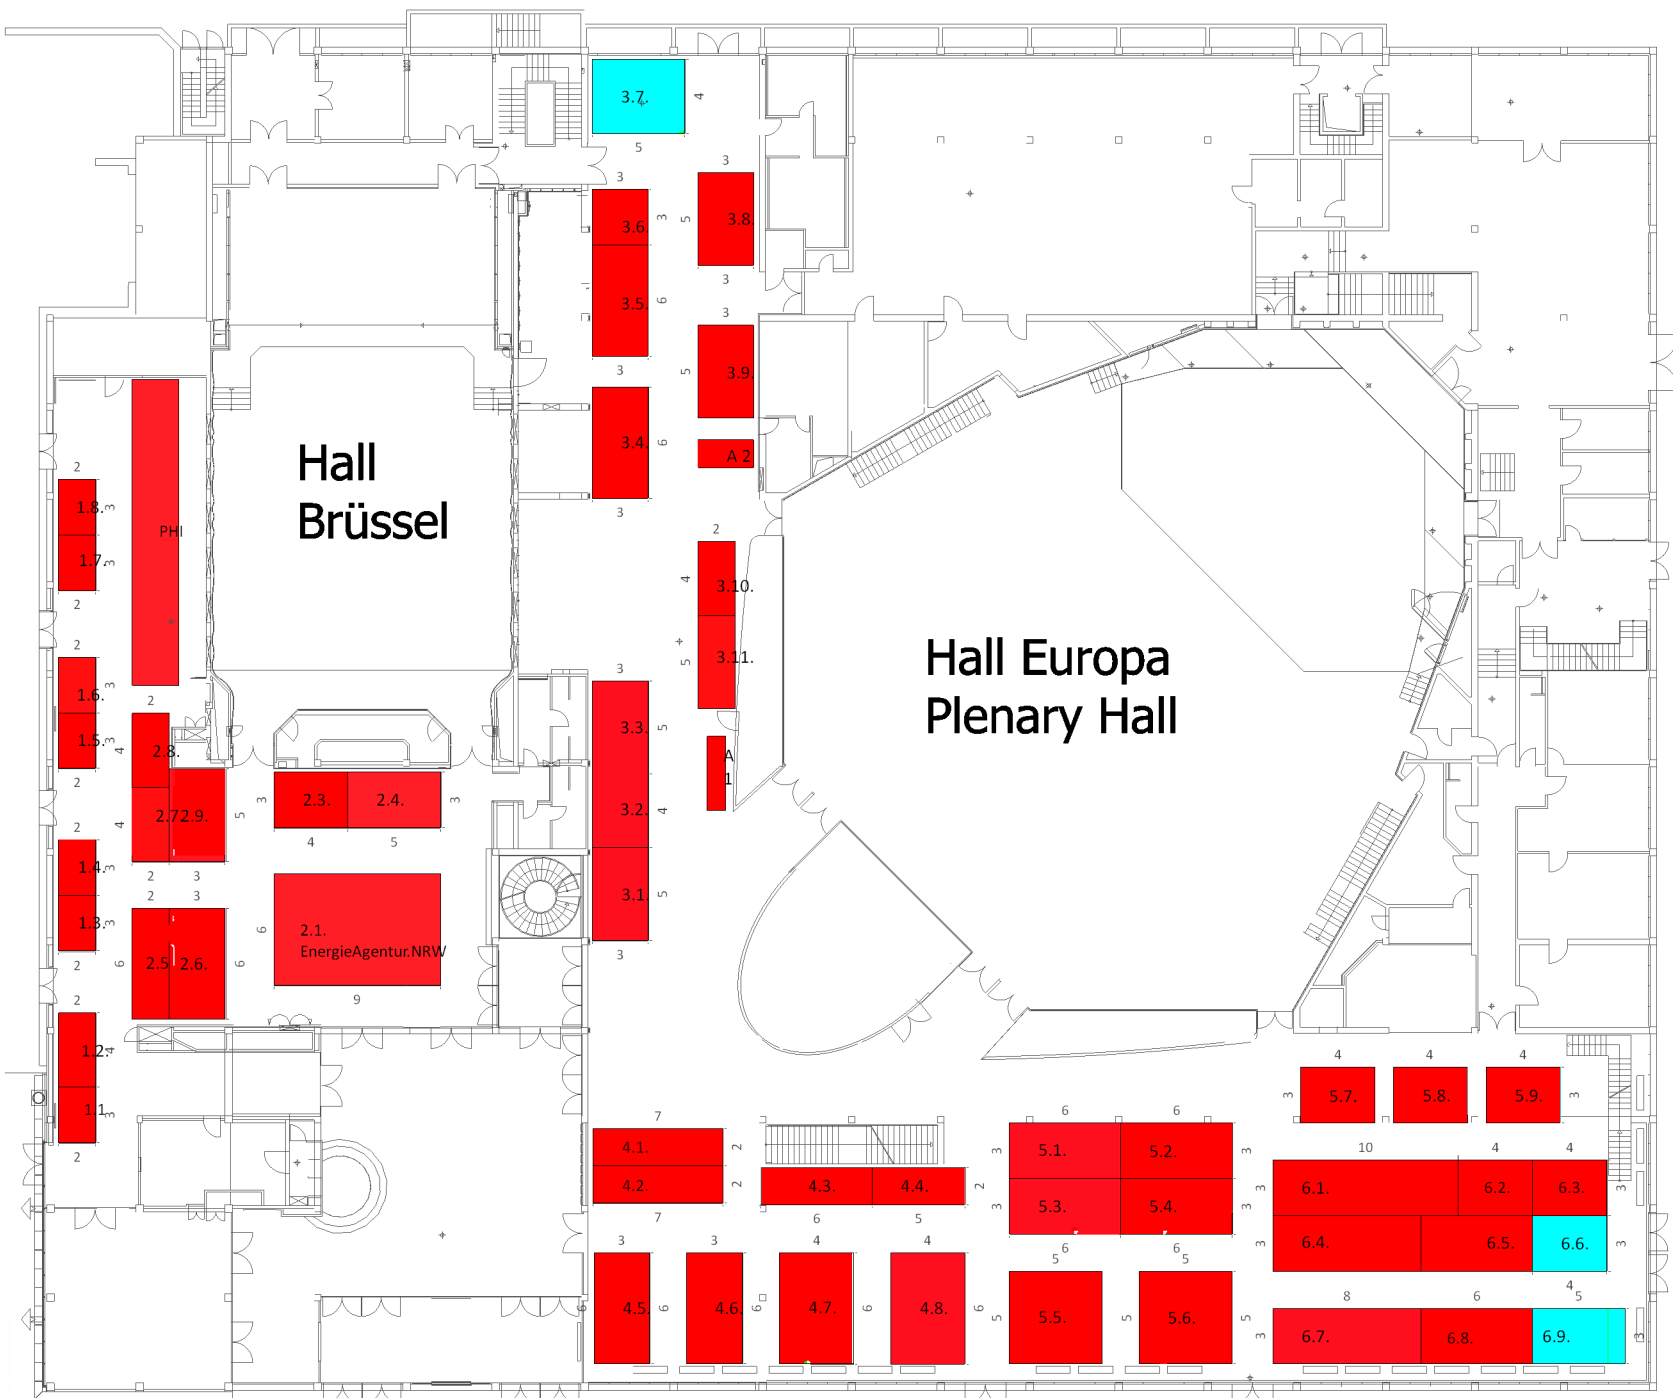

green = available
 blue = reserved
 red = booked

Hall Berlin 1

Hall Berlin 2

Hall Brüssel

Hall Europa Plenary Hall

Entrance

GROUND FLOOR

Manufacturers' Forum